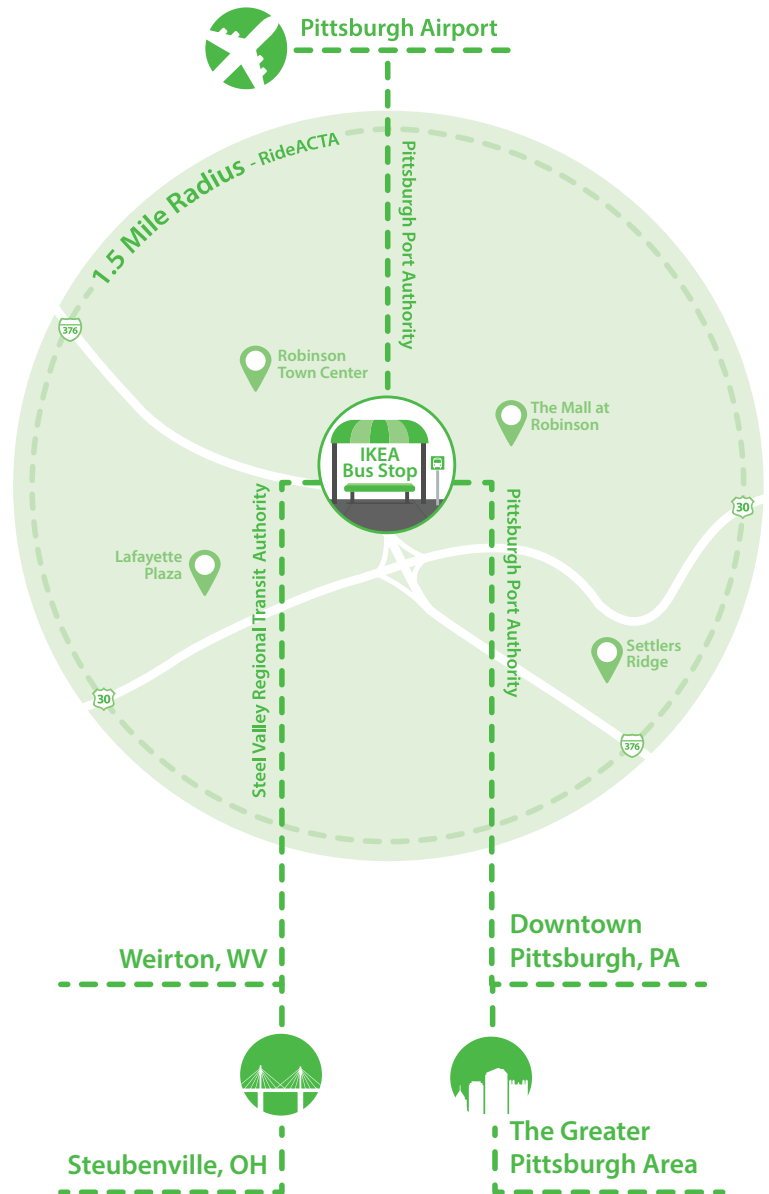

# Together we can connect you to

Steubenville, OH; Weirton, WV; Robinson, Twp.;  
Downtown Pittsburgh; and The Greater Pittsburgh Area

Brought to you by: RideACTA, Steel Valley Regional Transit Authority and CommuteInfo

We have solutions in your area that can realistically fit into any budget.

**rideacta** airport corridor transportation association

RideACTA costs only 25¢ a ride (Seniors 65 + and kids under 5 are free, Kids 6-11, and persons with disabilities are 15¢). All of our vehicles are ADA Compliant, have free wi-fi, and offer a last-mile shuttle service that transports people between the IKEA Super Stop and 250+ local businesses (all trips must start or end at IKEA).

Use the *TransLoc App* for RideACTA – an easier way to get your ride. It's as simple as a few clicks on your smartphone to schedule your ride more efficiently. Riders can also call.

SVRTA costs 50¢ a ride or \$30 for an annual pass and offers fixed routes throughout Steubenville, one through Mingo Junction, and a flexible service route between Winterville and Steubenville.

We also offer Paratransit, which is a specialized service for people with disabilities who are not able to ride fixed-route public transportation.

Use the *SVRTA App* to view bus routes and schedules, to call for Paratransit service or to purchase a low-cost annual pass.