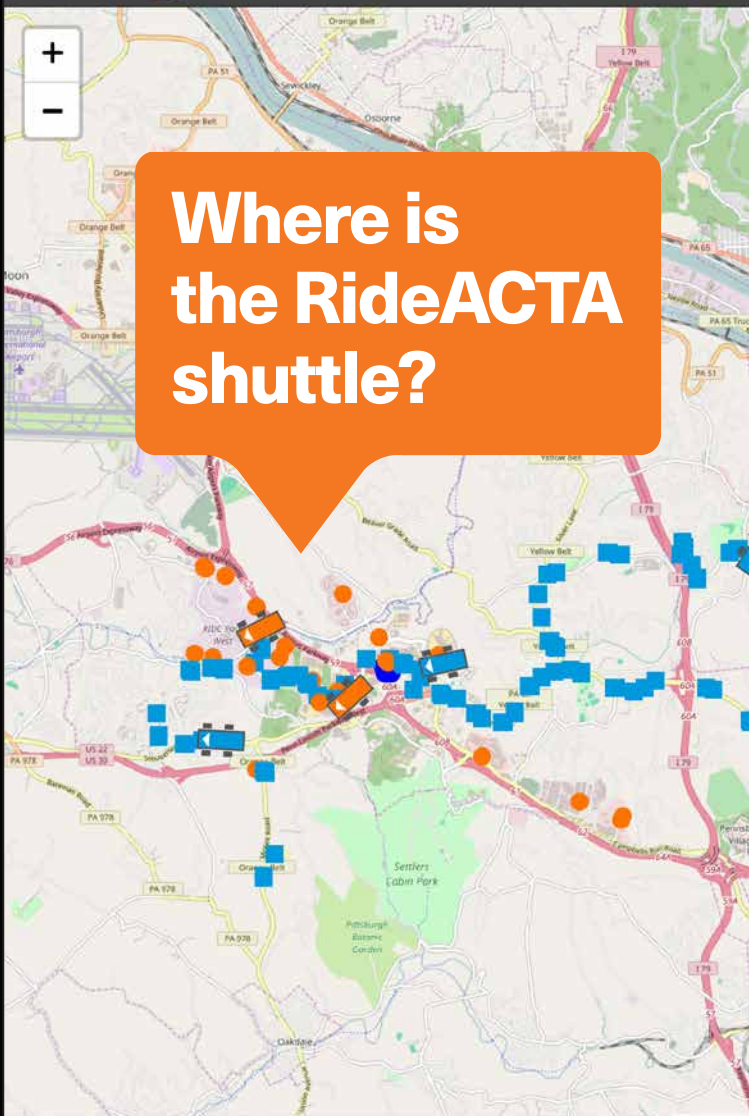

2:54 PM

80%

ride **acta**

**Where is
the RideACTA
shuttle?**

ACTA

PAT

Track the location of the shuttle at any time with the FREE RideACTA app!

This new app features:

- Real time information on the location of the RideACTA shuttles.
- Real time information on the Port Authority of Allegheny County buses.
- Choose your map view! See both RideACTA and Port Authority vehicles simultaneously or each service separately.
- Views of RideACTA stops, including location name.
- Views of Port Authority bus stops.
- Arrows on the vehicle icons show which direction the shuttle is travelling.
- A location map users can manipulate by zooming in and out.

The app is available in the Apple and Google Play stores on your smartphone. Download it today!

Airport Corridor Transportation Association
Robinson Plaza Two
Route 60 & Park Manor Drive, Suite 420
Pittsburgh, PA 15205